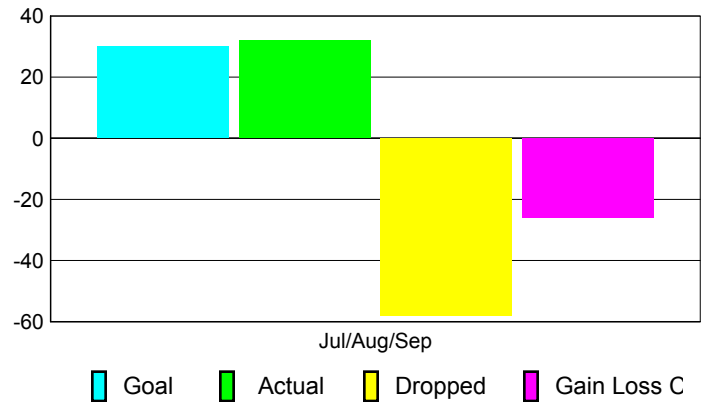

Membership Results 2010-2011

Goal, New, Dropped, Gain/Loss

Comparison of Membership Gain/Loss

Current Year Compared to the Previous Year